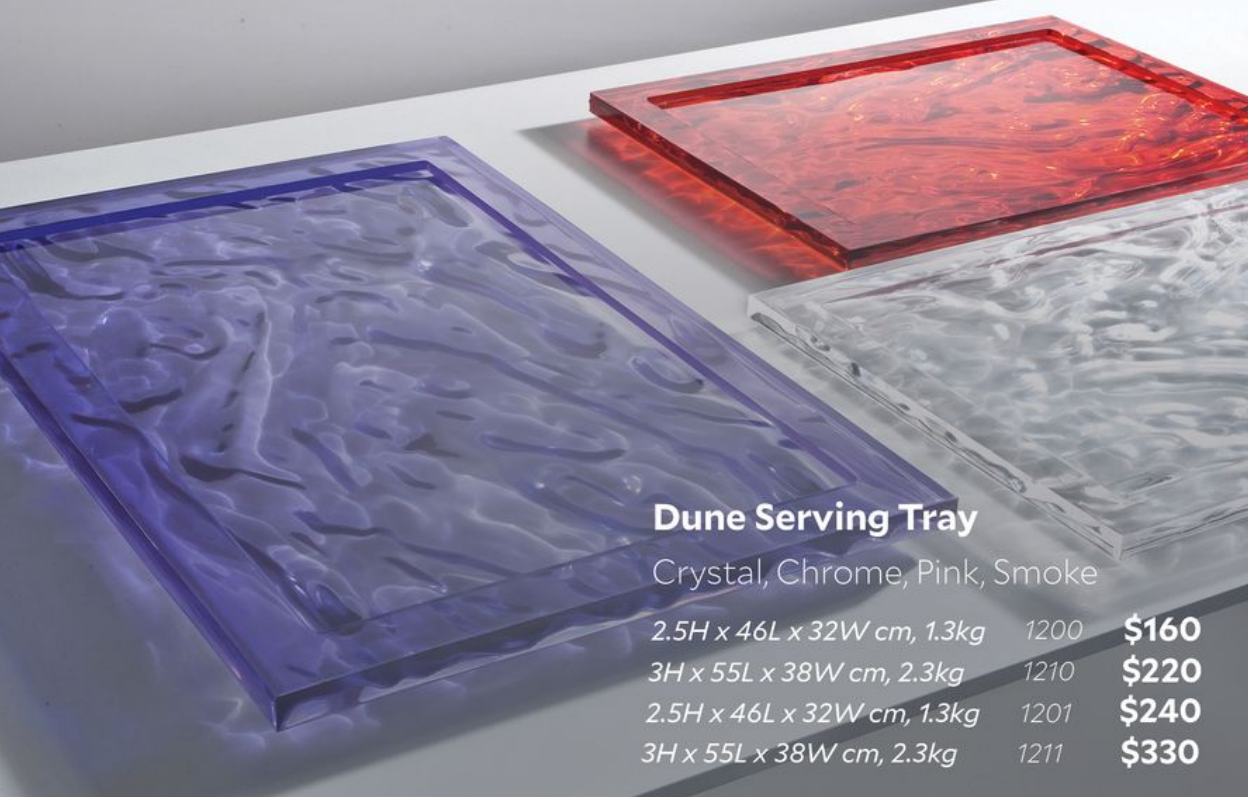

Dune Serving Tray

Crystal, Chrome, Pink, Smoke

2.5H x 46L x 32W cm, 1.3kg	1200	$160
3H x 55L x 38W cm, 2.3kg	1210	$220
2.5H x 46L x 32W cm, 1.3kg	1201	$240
3H x 55L x 38W cm, 2.3kg	1211	$330

Pumo 1551

Brick/Amber, Sky Blue/Blue, Smoke/Black, White/Transparent

29H x 21L x 21D cm, 0.85kg

$250