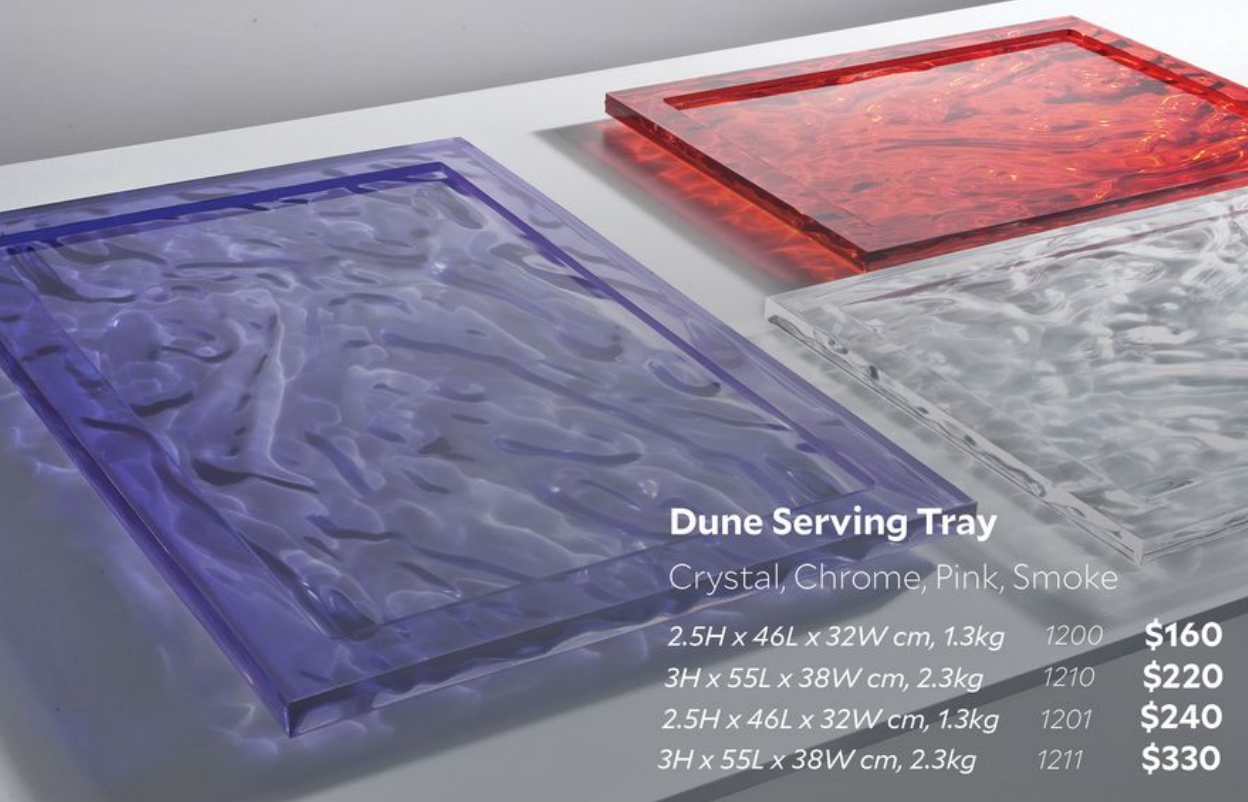

Dune Serving Tray

Crystal, Chrome, Pink, Smoke

2.5H x 46L x 32W cm, 1.3kg	1200	$160
3H x 55L x 38W cm, 2.3kg	1210	$220
2.5H x 46L x 32W cm, 1.3kg	1201	$240
3H x 55L x 38W cm, 2.3kg	1211	$330

Pumo 1551

Brick/Amber, Sky Blue/Blue, Smoke/Black, White/Transparent

29H x 21L x 21D cm, 0.85kg

$250