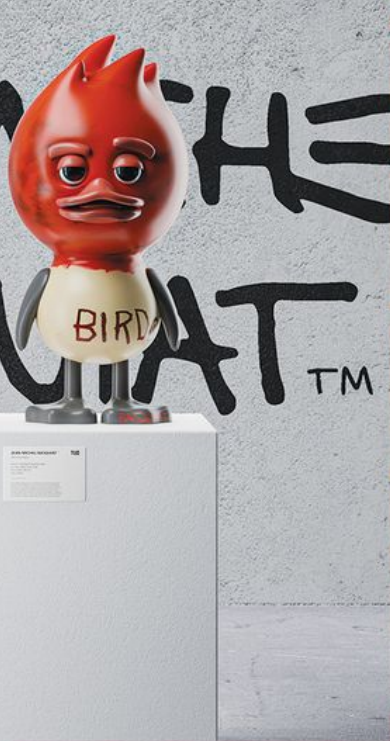

18.5L X 10.5D X 3.5H cm

\$130

TUD

HOME ACCESSORIES

TUD Collectibles

Size : M

60H x 28.1L x 33.7D cm

Chupa Chups - Eggstraw

Chupa Chups - Duckberry

\$3888

Michael Jackson 'King Of Pop'

60H x 28.1L x 33.7D cm

\$4388

Jean-Michel Basquiat 'Untitled (Bird)'

60H x 28.1L x 33.7D cm

\$4388

NFT-Not Fake Art (with Scented Ears)

IFemale/IMale 35 cm/75 cm

Glossy - Black, Green, Pink, Red, White

35H x 18.5L x 15.5D cm

\$690

75H x 38L x 33D cm

\$1380

Chrome - Bronze, Gold, Pink, Silver, Titanium